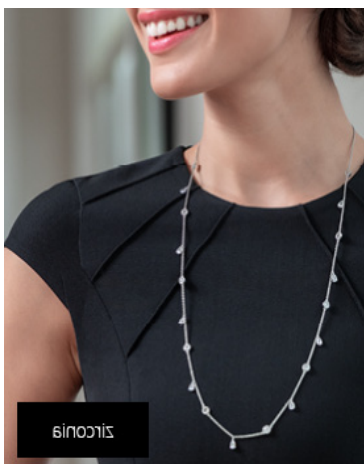

BEA CHIPELO: TOUCHSTONE CRYSTAL BY SWAROVSKI

Bea is an Independent Consultant who brings beauty in the elegance of Swarovski jewelry! Take a look at her website and “fall in love with a new season of sparkle”! **FREE SHIPPING on orders $50+!** All items ship direct to the customer!

Find Bea’s selection of fine jewelry at www.touchstonecrystal.com/beachipelo. Contact Bea at bchipelo@hotmail.com or call 860-614-3736.

BOO-tique Sale! OCTOBER 2020 BOO-TIQUE SALE
Save on Sparkling Duos – Each Set **Just $69!**

Marvelous Marquis
LIMITED-TIME ONLY
NOW $69

Be Jeweled
LIMITED-TIME ONLY – NOW $69!

It Takes Two
LIMITED-TIME ONLY
NOW $69

Yes – plenty more on sale. Right this way!

TOUCHSTONE CRYSTAL BY SWAROVSKI

BOO-tique Sale! OCTOBER 2020 BOO-TIQUE SALE
All Treats, No Tricks! **Just $69!**

AUTUMN DELITE NECKLACE 1071N
$129 retail value

GOLDENFACE PENDANT 1020N
$119 retail value

CLUSTERED PENDANT 1046N
$99 retail value

CLUSTERED PENDANT, ANTIQUE 1027N
$99 retail value

LIP SMILING PENDANT 1007N
$99 retail value

FULL SWING NECKLACE 1029N
$99 retail value

More on Sale!

TOUCHSTONE CRYSTAL BY SWAROVSKI

BOO-tique Sale! OCTOBER 2020 BOO-TIQUE SALE
What A Scream! **Just $39!**

CURVED COLLAR NECKLACE 1618N
$69 retail value

MILLED NECKLACE 1619N
$69 retail value

BRIGHT LIGHTS NECKLACE 1523N
$79 retail value

LINE IN THE SAND NECKLACE 1471N
$69 retail value

RADIANT NECKLACE 1530N
$49 retail value

STICK AROUND NECKLACE 1670N
$79 retail value

MOVE ALONG NECKLACE 1530N
$69 retail value

MOVE ALONG NECKLACE, ANTIQUE 1524N
$69 retail value

TOUCHSTONE CRYSTAL BY SWAROVSKI