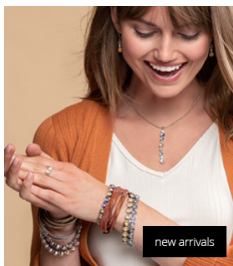

BEA CHIPELO: TOUCHSTONE CRYSTAL BY SWAROVSKI

Bea is an Independent Consultant who brings beauty in the elegance of Swarovski jewelry! Take a look at her website and “fall in love with a new season of sparkle”! **FREE SHIPPING on orders $50+!** All items ship direct to the customer!

Find Bea’s selection of fine jewelry at www.touchstonecrystal.com/beachipelo. Contact Bea at bchipelo@hotmail.com or call 860-614-3736.